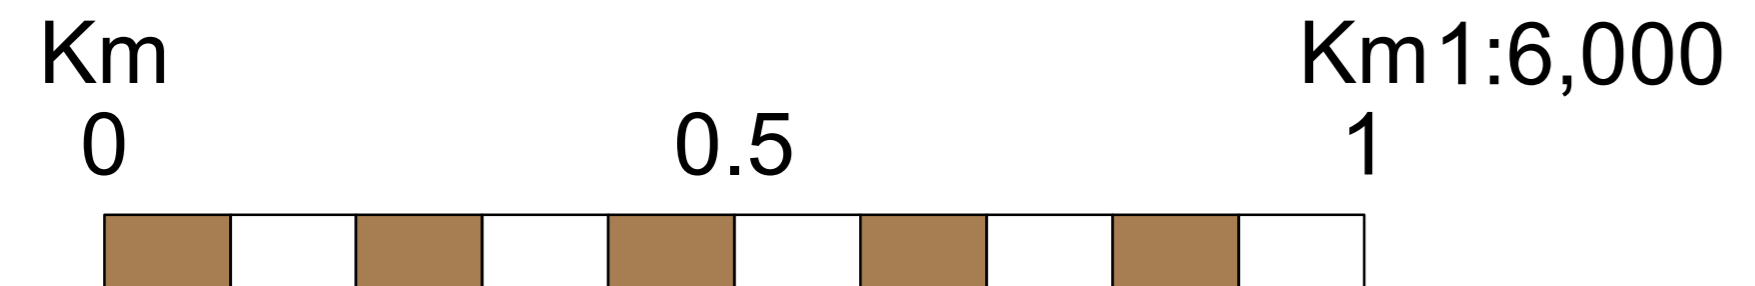

Pohaturoa Known and Suspected Tomo Locations and Tomo Risk Categorisation as at 21/6/23

While this is the best information available at the moment it is not complete nor field truthed and should be used as an indication only. Note that green indicates forest areas, not low risk areas.

- Suspected_Tomo's_21st_June_2023
- Risk**
- Extreme
- High
- Moderate to High
- Moderate
- Unclassified Forest